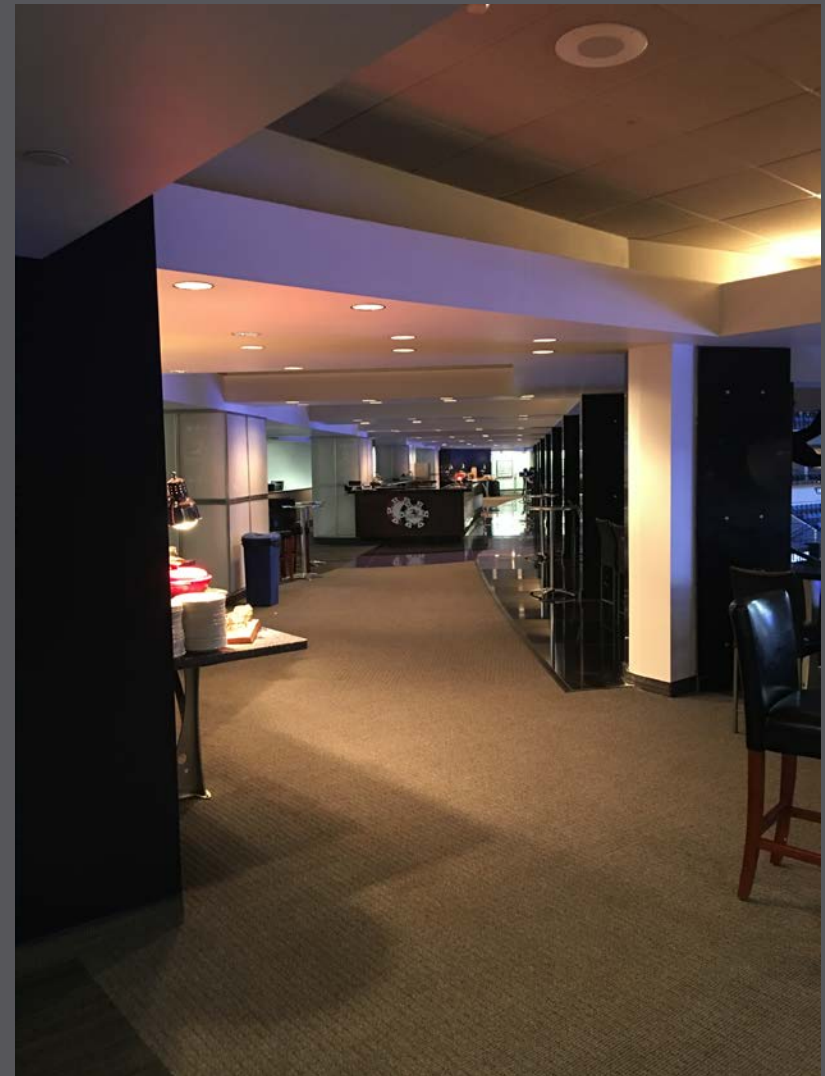

TARGET  CENTER

RENOVATION

YOUR EXPERIENCE REIMAGINED

2020
PARTNERS

EXECUTIVE SUITES

- New millwork
- New seats
- New carpeting, walls, ceilings
- Refinished restrooms

EXECUTIVE SUITES

- New furniture
- New food offerings (including gourmet popcorn)
- New TVs

CLUB TI

- Expanded footprint
- New food options
- Larger bar

CLUB TI

- New furniture
- Additional capacity

CHAIRMAN'S SUITES

- New product
- Access to Chairman's Club

CHAIRMAN'S CLUB

TARGET CENTER
RENOVATION
YOUR EXPERIENCE REIMAGINED

- All-Inclusive food and beverage

- Overlooks center court

TCL THEATER BOXES

- New Product
- 4-6 people per box
- All-inclusive food and beverage
- Larger chairs