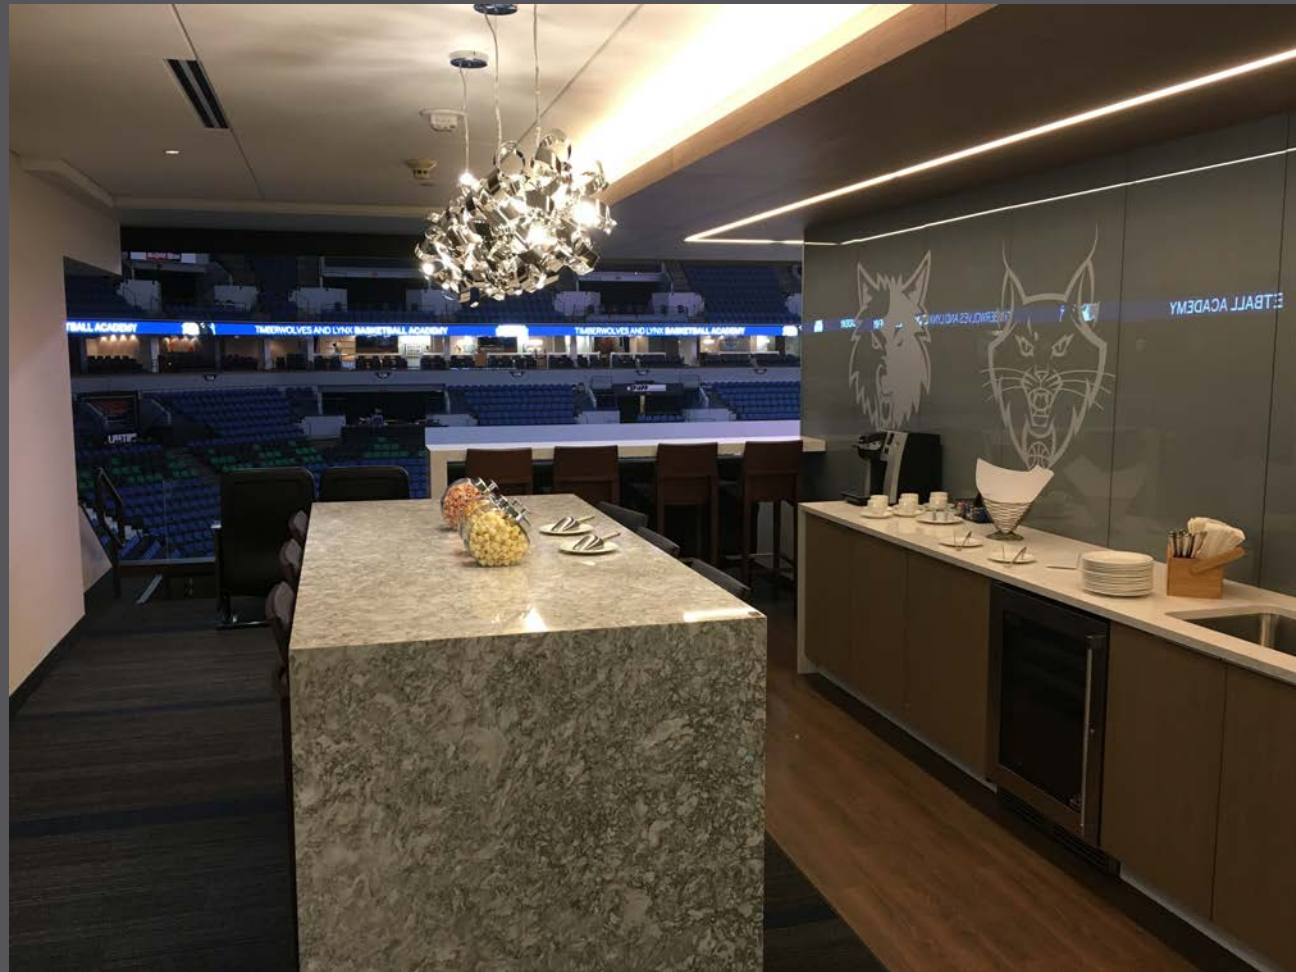

TARGET  CENTER

RENOVATION

YOUR EXPERIENCE REIMAGINED

2020
PARTNERS

EXECUTIVE SUITES

- New millwork
- New seats
- New carpeting, walls, ceilings
- Refinished restrooms

EXECUTIVE SUITES

- New furniture
- New food offerings (including gourmet popcorn)
- New TVs

CLUB TI

- Expanded footprint
- New food options
- Larger bar

CLUB TI

- New furniture
- Additional capacity

CHAIRMAN'S SUITES

- New product
- Access to Chairman's Club

CHAIRMAN'S CLUB

TARGET CENTER
RENOVATION
YOUR EXPERIENCE REIMAGINED

- All-Inclusive food and beverage

- Overlooks center court

TCL THEATER BOXES

- New Product
- 4-6 people per box
- All-inclusive food and beverage
- Larger chairs