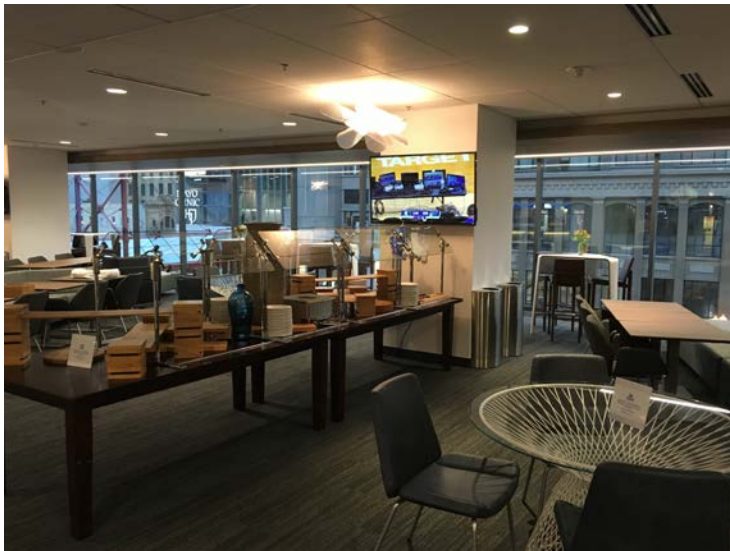

TARGET  CENTER

RENOVATION

YOUR EXPERIENCE REIMAGINED

2020
PARTNERS

EXECUTIVE SUITES

- New millwork
- New seats
- New carpeting, walls, ceilings
- Refinished restrooms

EXECUTIVE SUITES

- New furniture
- New food offerings (including gourmet popcorn)
- New TVs

CLUB TI

- Expanded footprint
- New food options
- Larger bar

CLUB TI

- New furniture
- Additional capacity

CHAIRMAN'S SUITES

- New product
- Access to Chairman's Club

CHAIRMAN'S CLUB

TARGET CENTER
RENOVATION
YOUR EXPERIENCE REIMAGINED

- All-Inclusive food and beverage

- Overlooks center court

TCL THEATER BOXES

- New Product
- 4-6 people per box
- All-inclusive food and beverage
- Larger chairs