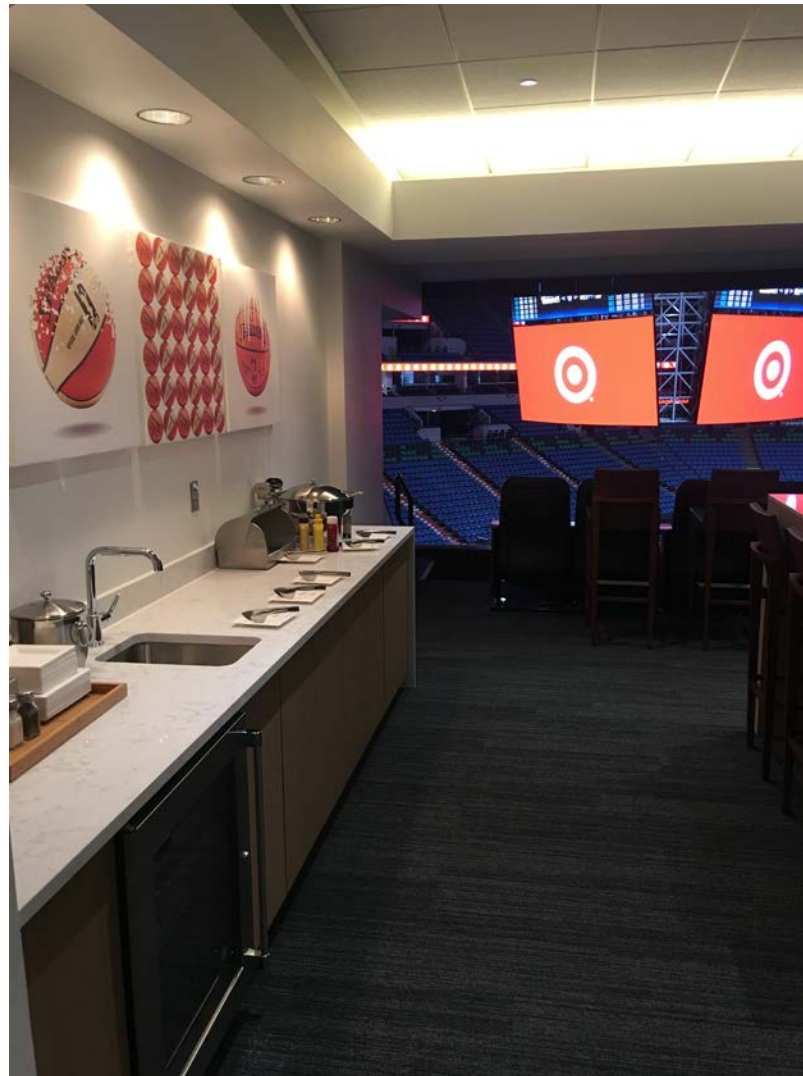

TARGET  CENTER

RENOVATION

YOUR EXPERIENCE REIMAGINED

2020
PARTNERS

EXECUTIVE SUITES

- New millwork
- New seats
- New carpeting, walls, ceilings
- Refinished restrooms

EXECUTIVE SUITES

- New furniture
- New food offerings (including gourmet popcorn)
- New TVs

CLUB TI

- Expanded footprint
- New food options
- Larger bar

CLUB TI

- New furniture
- Additional capacity

CHAIRMAN'S SUITES

- New product
- Access to Chairman's Club

CHAIRMAN'S CLUB

TARGET CENTER
RENOVATION
YOUR EXPERIENCE REIMAGINED

- All-Inclusive food and beverage

- Overlooks center court

TCL THEATER BOXES

- New Product
- 4-6 people per box
- All-inclusive food and beverage
- Larger chairs