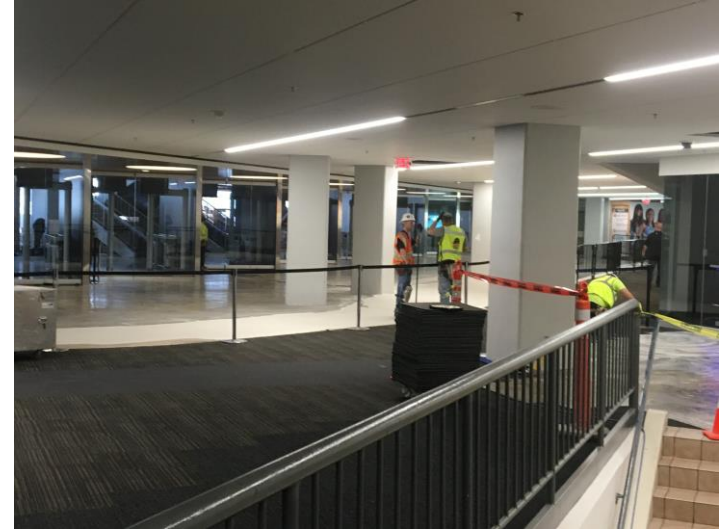

TARGET  CENTER

RENOVATION

YOUR EXPERIENCE REIMAGINED

2020
PARTNERS

SKYWAY

TARGET CENTER
RENOVATION
YOUR EXPERIENCE REIMAGINED

NEW LOBBY

- Two story box office and lobby
- Three story atrium on the 100 level concourse

SOUTH LOADING DOCK

TARGET  CENTER
RENOVATION
YOUR EXPERIENCE REIMAGINED

OTHER INFO

- New Skyway from Ramp A directly to 100 Level of Target Center
- New seats this summer
- Building officially shut down in April
- Skyway to remain open during the shutdown
- Substantial Completion this fall